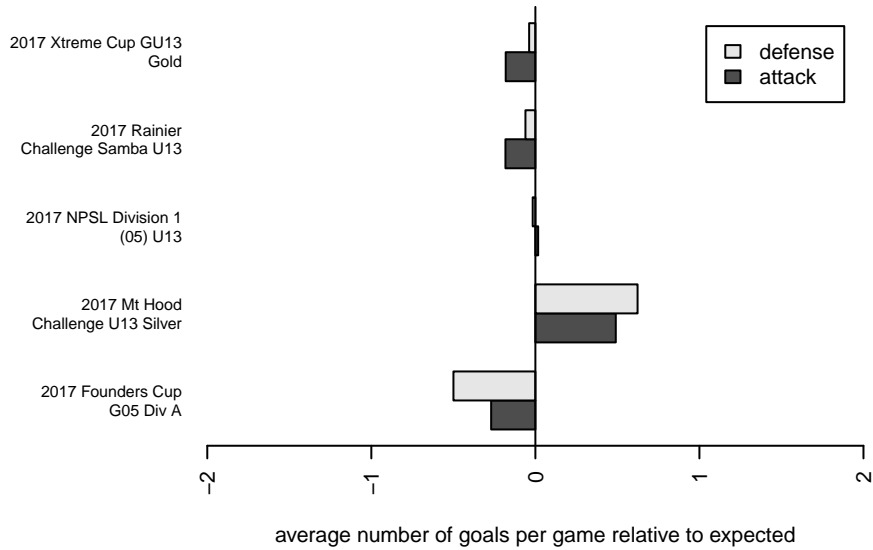

Kent United Green G05

Kent United
 Kent, WA
 G05 total strength=762
 attack=0.87 defense=0.89
 fall league = NPSL Div 1 (05) U13

alt names used:
 Kent United G05 Green
 Kent United G05 Green
 Kent United G05 Richardson
 Kent United G05 Green
 KU G05 Green

Venues played:
 2017 Rainier Challenge Samba U13
 2017 Mt Hood Challenge U13 Silver
 2017 Xtreme Cup GU13 Gold
 2017 NPSL Division 1 (05) U13
 2017 Founders Cup G05 Div A

Kent United Green G05
 Dots are actual minus expected GF (blue circles) and GA (red triangles).
 Blue line is smoothed change in attack strength. Red is smoothed change in defense strength.

**attack and defense variance (black dot)
relative to other teams
and top 10 in region**

**attack and defense rating
relative to others at age
and all opponents in last 13 months**

Performance relative to 13 month average