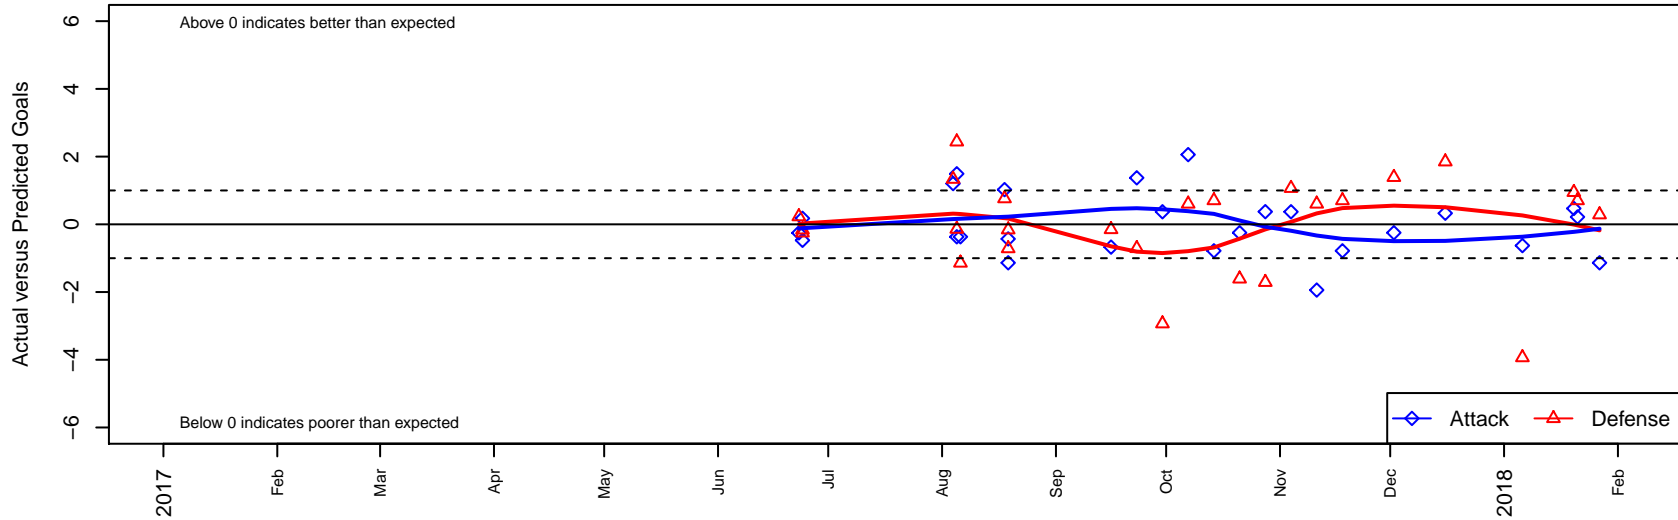

Kent United Green G05

Kent United
 Kent, WA
 G05 total strength=762
 attack=0.87 defense=0.89
 fall league = NPSL Div 1 (05) U13

alt names used:
 Kent United G05 Green
 Kent United G05 Green
 Kent United G05 Richardson
 Kent United G05 Green
 KU G05 Green

Venues played:
 2017 Rainier Challenge Samba U13
 2017 Mt Hood Challenge U13 Silver
 2017 Xtreme Cup GU13 Gold
 2017 NPSL Division 1 (05) U13
 2017 Founders Cup G05 Div A

Kent United Green G05
 Dots are actual minus expected GF (blue circles) and GA (red triangles).
 Blue line is smoothed change in attack strength. Red is smoothed change in defense strength.

**attack and defense variance (black dot)
relative to other teams
and top 10 in region**

**attack and defense rating
relative to others at age
and all opponents in last 13 months**

Performance relative to 13 month average