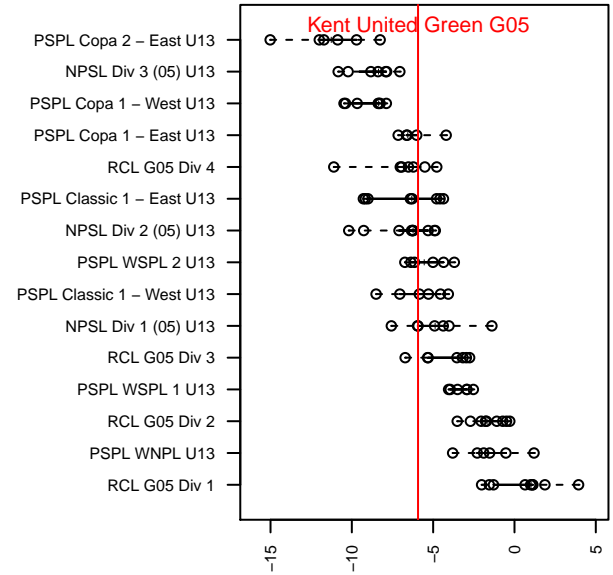

Kent United Green G05

Kent United
 Kent, WA
 G05 total strength=762
 attack=0.87 defense=0.89
 fall league = NPSL Div 1 (05) U13

alt names used:
 Kent United G05 Green
 Kent United G05 Green
 Kent United G05 Richardson
 Kent United G05 Green
 KU G05 Green

Venues played:
 2017 Rainier Challenge Samba U13
 2017 Mt Hood Challenge U13 Silver
 2017 Xtreme Cup GU13 Gold
 2017 NPSL Division 1 (05) U13
 2017 Founders Cup G05 Div A

Kent United Green G05
 Dots are actual minus expected GF (blue circles) and GA (red triangles).
 Blue line is smoothed change in attack strength. Red is smoothed change in defense strength.

**attack and defense variance (black dot)
relative to other teams
and top 10 in region**

**attack and defense rating
relative to others at age
and all opponents in last 13 months**

Performance relative to 13 month average