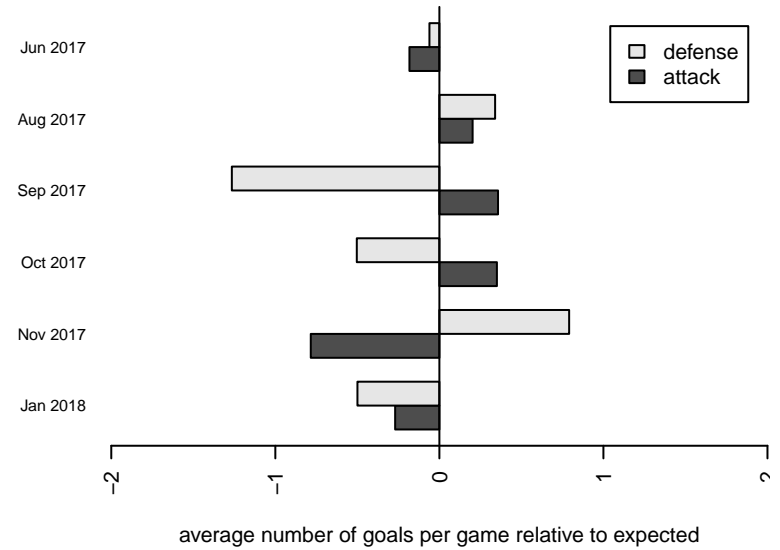

Performance relative to 13 month average